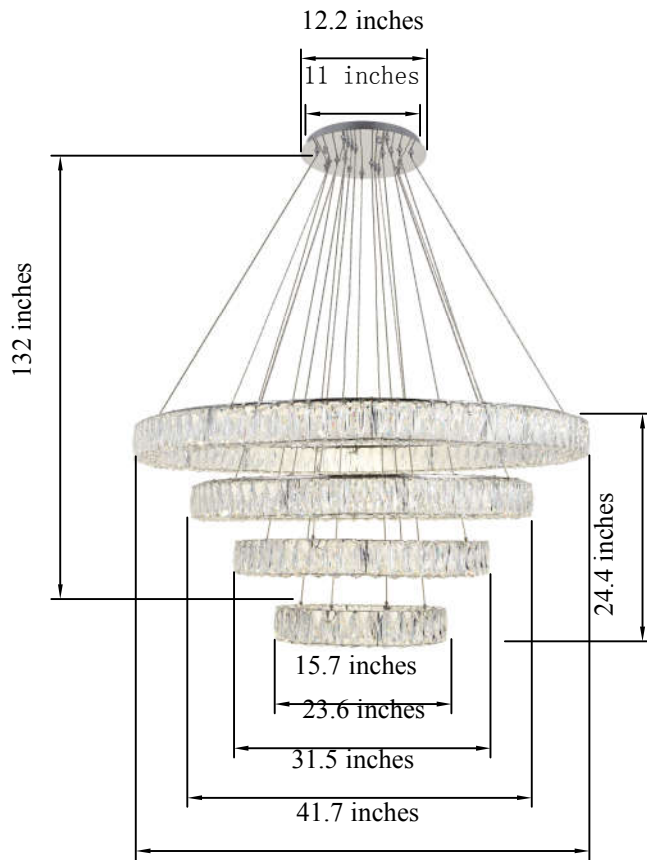

PRODUCT SPECIFICATION SHEET

MONROE COLLECTION

MONROE 4-Light Chrome Pendant Clear Crystal

Chrome
Item No:3503G41C

Gold
Item No:3503G41G

Black
Item No:3503G41BK

Available Finishes

The Collection is composed of ,Pendants,
Wall Sconces and Flush Mounts

Dimensions

Canopy Size(in)	D12.2"H1"
Chain/Rod Length	N/A
Length	N/A
Width	41.7"
Height	24.4"
Maximum Height	142"

Specifications

Finish	3 Finishes
Material	Stainless Steel / Crystal
Crystal Color	Clear
Type	Pendant
Hanging Device	Steel Wire
Voltage	110-125V
Dimmable	YES
Warranty	1 Year Limited
Shipment Type	Small Parcel

Bulb / Socket

Socket Type	LED
Number of Lights	4
Wattage/Bulb	160W
Included	YES

Installation

Indoor/Outdoor	Indoor
Dry/Wet/Damp	Dry
Weight	78.1 LBS
Wire Length	132"
Safety Rating	ETL Listed
Color temperature	4000K/3000K
Lumen	14000LM
CRI	85